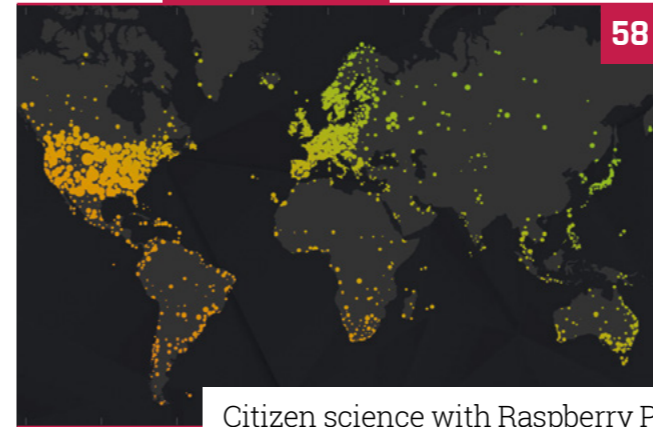

The Big Feature

58

Citizen science with Raspberry Pi

Reviews

- **64** Kitronik Zip96
- **66** Technaxx TX-207
- **68** Raspberry Pi Pico Advanced Kit
- **70** Cosmic Unicorn
- **73** Inky Frame 7.3
- **74** 10 amazing upcycling projects
- **77** Learn Python

66