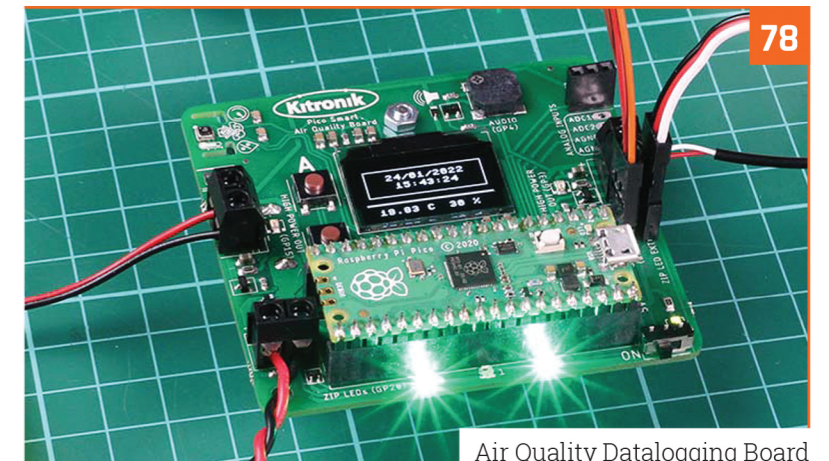

Wearables and costumes

ArtEvolver - part 1

Wearables and costumes

78