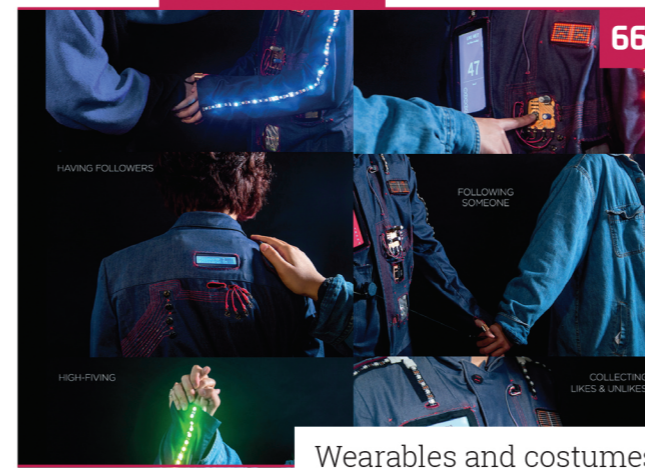

Szerafin MM5D Mushroom Farm

32

22

NMS Ceefax

Tutorials

- 40 Time-lapse photography
- 44 ArtEvolver - part 1
- 48 SpecDeck
- 52 Learn ARM Assembly - part 3

The Big Feature

66