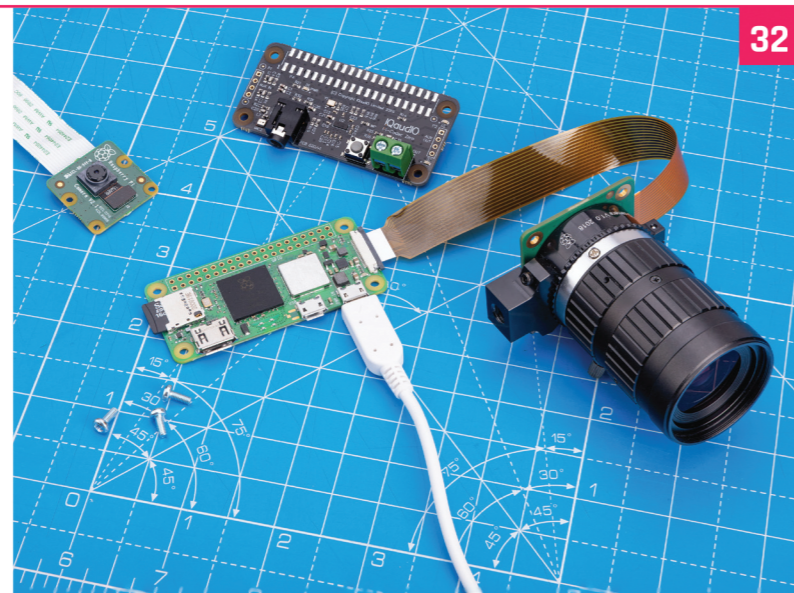

Contents

► Issue 118 ► June 2022

Cover Feature

32 Raspberry Pi Photography

Regulars

- 28 Case Study: Crux Labs
- 92 Your Letters
- 97 Next Month
- 98 The Final Word

Project Showcases

- 08 Portsdown 4 TV Transmitter
- 12 Air raid siren monitor
- 14 Synch.Live
- 16 Szerafin MM5D Mushroom Farm
- 20 Vectrex Mini
- 22 NMS Ceefax
- 24 AI Weather Station
- 26 Fibre Optic Matrix Display

Szerafin MM5D Mushroom Farm

32

22

NMS Ceefax

Tutorials

- 40 Time-lapse photography
- 44 ArtEvolver - part 1
- 48 SpecDeck
- 52 Learn ARM Assembly - part 3

The Big Feature

66