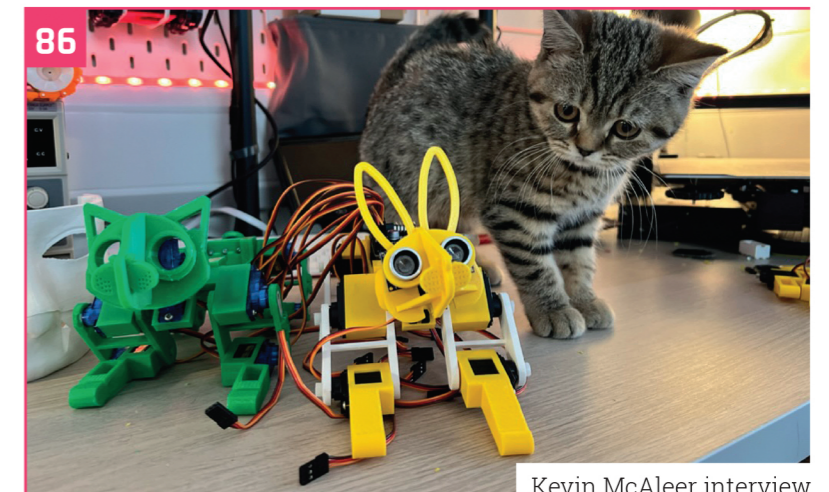

Wearables and costumes

Air Quality Datalogging Board

86

Kevin McAleer interview

WIN A CUTIEPI

95