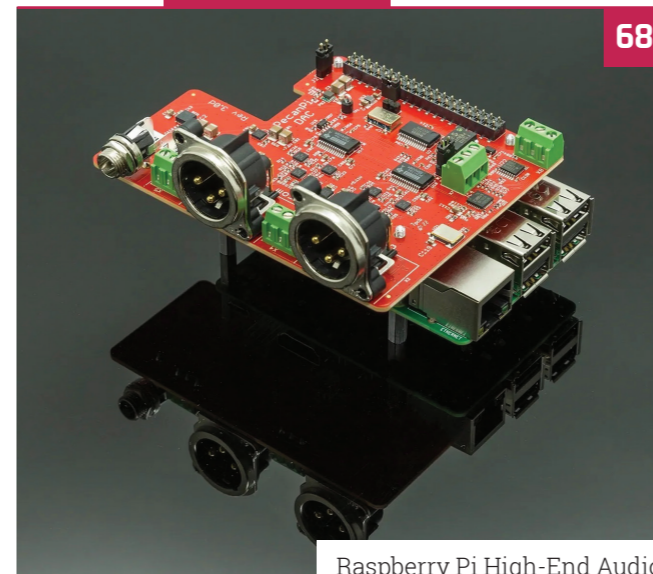

16

Open Weed Locator

40

22

NOUS

Tutorials

- 50** Learn ARM Assembly – part 2
- 58** Sense HAT with CDP Studio
- 62** Build a metal robot

The Big Feature

68

Raspberry Pi High-End Audio

62

Metal robot

66

Raspberry Pi High End Audio

78

CutiePi tablet