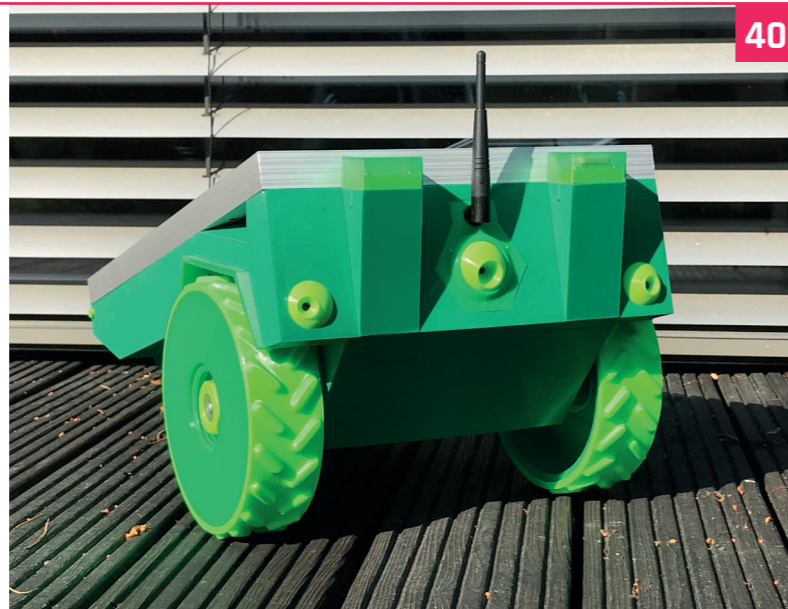

Contents

► Issue 117 ► May 2022

Cover Feature

40 Build a Raspberry Pi Smart Garden

Regulars

- **08** World of Raspberry Pi
- **34** Case Study: Sfera Labs
- **92** Your Letters
- **97** Next Month
- **98** The Final Word

Project Showcases

- **12** Mini Pinball Machine
- **16** Open Weed Locator
- **20** Entry/Exit Notifier
- **22** NOUS: underwater surveillance
- **26** A Bird in the Hand
- **28** TARDIS treasure hunt
- **30** Commodore 64 Pico emulator

16

40

22

Tutorials

- **50** Learn ARM Assembly – part 2
- **58** Sense HAT with CDP Studio
- **62** Build a metal robot

The Big Feature

68

62

66

78

Reviews

- **78** CutiePi tablet
- **80** Pecan Pi
- **82** Top 10 home automation projects
- **84** Learn C

Community

- **86** Selin Ornek interview
- **88** This Month in Raspberry Pi

86

WIN
1 OF 5

ARGON EON

95