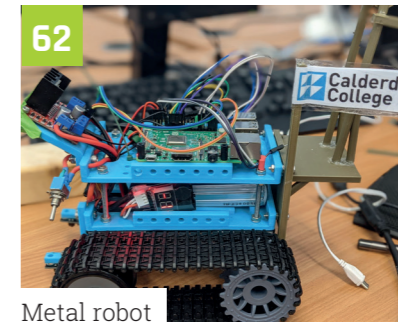

16

Open Weed Locator

40

22

NOUS

Tutorials

- 50** Learn ARM Assembly – part 2
- 58** Sense HAT with CDP Studio
- 62** Build a metal robot

The Big Feature

68

Raspberry Pi High-End Audio

62

Metal robot

66

Raspberry Pi High End Audio

78

CutiePi tablet