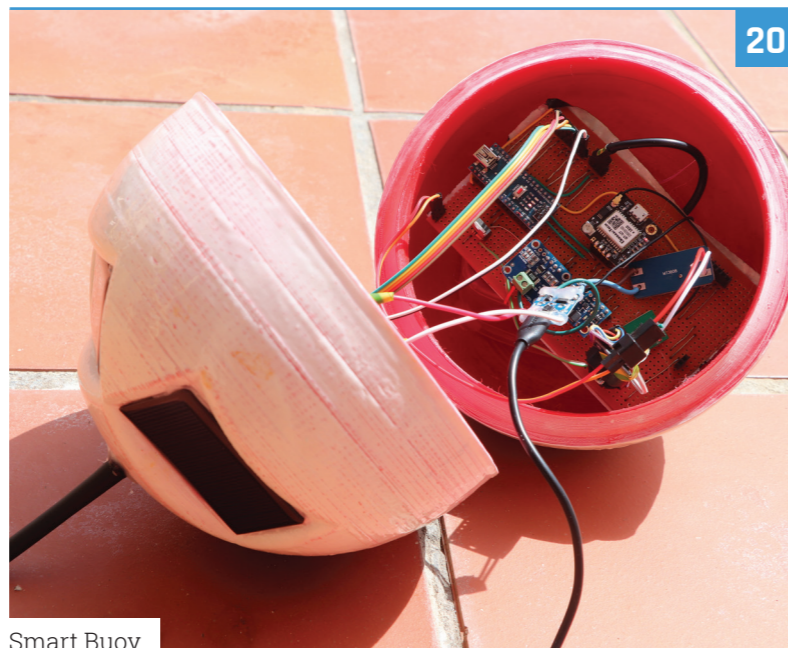

Contents

> Issue 106 > June 2021

Cover Feature

36 Raspberry Pi Big Builds

Regulars

- 92 Your Letters
- 97 Next Month
- 98 The Final Word

Project Showcases

- 10 Farm Sensor Dashboard
- 14 Picoth
- 18 Floppy Controller Board
- 20 Smart Buoy
- 22 Renewable Forecast Display
- 24 Raspberry Pi Ri
- 26 Drinks Machine
- 28 Tiny Mac
- 32 Raspberry Pi Spigot

14 Picoth

36

20

Smart Buoy

DISCLAIMER: Some of the tools and techniques shown in The MagPi magazine are dangerous unless used with skill, experience, and appropriate personal protection equipment. While we attempt to guide the reader, ultimately you are responsible for your own safety and understanding the limits of yourself and your equipment. Children should be supervised. Raspberry Pi (Trading) Ltd does not accept responsibility for any injuries, damage to equipment, or costs incurred from projects, tutorials or suggestions in The MagPi magazine. Laws and regulations covering many of the topics in The MagPi magazine are different between countries, and are always subject to change. You are responsible for understanding the requirements in your jurisdiction and ensuring that you comply with them. Some manufacturers place limits on the use of their hardware which some projects or suggestions in The MagPi magazine may go beyond. It is your responsibility to understand the manufacturer's limits.