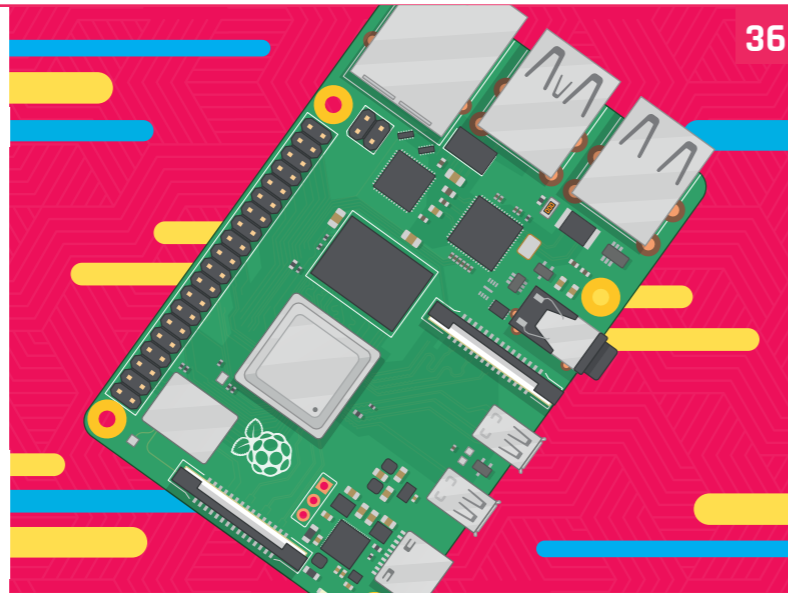

Contents

> Issue 106 > June 2021

Cover Feature

36 Raspberry Pi Big Builds

Regulars

- 92 Your Letters
- 97 Next Month
- 98 The Final Word

Project Showcases

- 10 Farm Sensor Dashboard
- 14 Picoth
- 18 Floppy Controller Board
- 20 Smart Buoy
- 22 Renewable Forecast Display
- 24 Raspberry Pi Ri
- 26 Drinks Machine
- 28 Tiny Mac
- 32 Raspberry Pi Spigot

36

20

DISCLAIMER: Some of the tools and techniques shown in The MagPi magazine are dangerous unless used with skill, experience, and appropriate personal protection equipment. While we attempt to guide the reader, ultimately you are responsible for your own safety and understanding the limits of yourself and your equipment. Children should be supervised. Raspberry Pi (Trading) Ltd does not accept responsibility for any injuries, damage to equipment, or costs incurred from projects, tutorials or suggestions in The MagPi magazine. Laws and regulations covering many of the topics in The MagPi magazine are different between countries, and are always subject to change. You are responsible for understanding the requirements in your jurisdiction and ensuring that you comply with them. Some manufacturers place limits on the use of their hardware which some projects or suggestions in The MagPi magazine may go beyond. It is your responsibility to understand the manufacturer's limits.

Tutorials

- 42 Build an arcade machine - part 3
- 48 Configure Pi-hole - part 2
- 52 Create GUIs in Python - part 4
- 60 Manic Miner's collapsing platforms
- 62 Pico burglar alarm
- 68 Pico-Voice - part 1

The Big Feature

Reviews

- 80 THine Cable Extension Kit
- 82 10 Amazing: media projects
- 84 Learn robotics

Community

- 86 Phil Howard interview
- 88 This Month in Raspberry Pi

WIN
1 OF 5

GROVE STARTER KITS FOR
RASPBERRY PI PICO

95