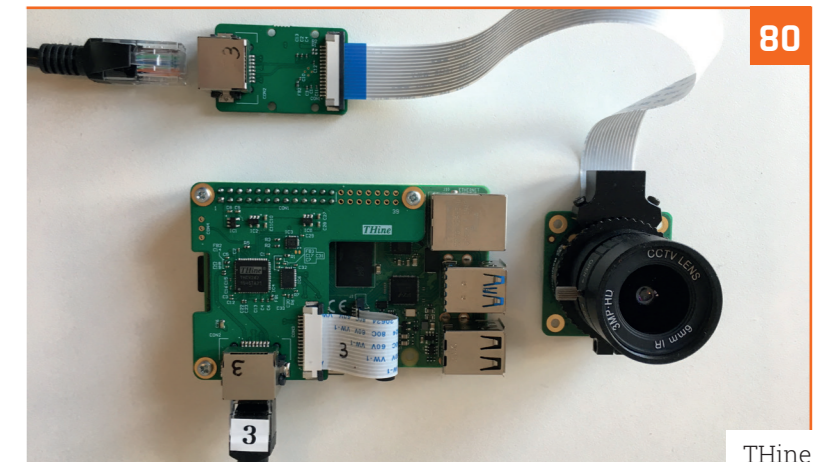

Contents

> Issue 106 > June 2021

Cover Feature

36 Raspberry Pi Big Builds

Regulars

- 92 Your Letters
- 97 Next Month
- 98 The Final Word

Project Showcases

- 10 Farm Sensor Dashboard
- 14 Picoth
- 18 Floppy Controller Board
- 20 Smart Buoy
- 22 Renewable Forecast Display
- 24 Raspberry Pi Ri
- 26 Drinks Machine
- 28 Tiny Mac
- 32 Raspberry Pi Spigot

DISCLAIMER: Some of the tools and techniques shown in The MagPi magazine are dangerous unless used with skill, experience, and appropriate personal protection equipment. While we attempt to guide the reader, ultimately you are responsible for your own safety and understanding the limits of yourself and your equipment. Children should be supervised. Raspberry Pi (Trading) Ltd does not accept responsibility for any injuries, damage to equipment, or costs incurred from projects, tutorials or suggestions in The MagPi magazine. Laws and regulations covering many of the topics in The MagPi magazine are different between countries, and are always subject to change. You are responsible for understanding the requirements in your jurisdiction and ensuring that you comply with them. Some manufacturers place limits on the use of their hardware which some projects or suggestions in The MagPi magazine may go beyond. It is your responsibility to understand the manufacturer's limits.

Tutorials

- 42 Build an arcade machine - part 3
- 48 Configure Pi-hole - part 2
- 52 Create GUIs in Python - part 4
- 60 Manic Miner's collapsing platforms
- 62 Pico burglar alarm
- 68 Pico-Voice - part 1

The Big Feature

72

Reviews

- 80 THine Cable Extension Kit
- 82 10 Amazing: media projects
- 84 Learn robotics

Community

- 86 Phil Howard interview
- 88 This Month in Raspberry Pi

THine

86

WIN
1 OF 5

GROVE STARTER KITS FOR
RASPBERRY PI PICO

95